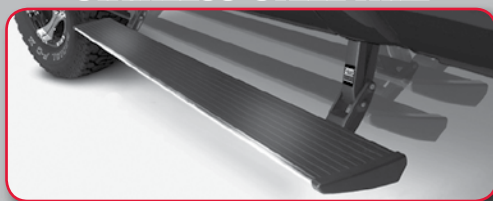

NEW! OPTIONAL STAINLESS-STEEL TRIM

Extension kit Includes 4 arms. Provides 2-inch extra drop for lifted trucks	75130-01A
Stainless-Steel Trim Strips 79" (set of 2)	75149-01A
Stainless-Steel Trim Strips 85" (set of 2)	75150-01A
PowerStep Trim Kit With 79" Extrusion (set of 2)	75151-01A

***NEW STYLE STEP EXTRUSION REQUIRED FOR STAINLESS-STEEL TRIM. Stainless-steel trim is compatible only with the new-style step extrusion identified by the single-bolt end cap (Not compatible with the AMP Research PowerStep for Jeep Wrangler, Toyota Tacoma and Hummer)

CADILLAC

07-12	Escalade EXT/ESV	75125-01A

CHEVY/GMC

11-12	Silverado/Sierra Ext. Cab (Diesel Engine Only)	75147-01A
11-12	Silverado/Sierra Crew Cab (Diesel Engine Only)	75146-01A
07-12	Silverado/Sierra Ext. Cab (Excludes 11-12 w/ Diesel Engine)	75123-01A (3)
07-12	Silverado/Sierra Crew Cab (Excludes 11-12 w/ Diesel Engine)	75126-01A (3)
99-06	Silverado/Sierra Ext. Cab	75113-01A (1)
99-06	Silverado/Sierra Crew Cab	75113-01A (1)
07-12	Tahoe/Yukon	75124-01A
07-12	Suburban/Yukon XL	75125-01A
07-12	Avalanche	75125-01A

DODGE/RAM

09-12	Ram Quad Cab 1500	75143-01A
09-12	Ram Crew Cab 1500	75138-01A
02-08	Ram Quad Cab 1500	75101-01A
06-09	Ram Mega Cab	75118-01A
10-12	Ram Mega Cab	75138-01A
10-12	Ram Crew Cab 2500/3500	75138-01A
03-09	Ram Quad Cab 2500/3500	75101-01A

FORD

09-12	F-150 Ext. Cab	75141-01A
09-12	F-150 Crew	75141-01A
04-08	F-150 Ext. Cab	75105-01A
04-08	F-150 Crew	75105-01A
08-12 02-03	F-250/F-350 Super Duty Reg. Cab	75134-01A
08-12 02-03	F-250/F-350 Super Duty Ext. Cab	75134-01A
08-12 02-03	F-250/F-350 Super Duty Crew Cab	75134-01A
04-07 99-01	F-250/F-350 Super Duty Reg. Cab	75104-01A (2)
04-07 99-01	F-250/F-350 Super Duty Ext. Cab	75104-01A (2)
04-07 99-01	F-250/F-350 Super Duty Crew Cab	75104-01A (2)

NISSAN

04-12	Titan Crew Cab/Armada/Infiniti QX56	75110-01A
04-12	Titan King Cab	75110-01A

TOYOTA

07-12	Tundra Double Cab/Sequoia	75137-01A
07-12	Tundra CrewMax	75137-01A
05-12	Tacoma Double Cab	75142-01A

(1) DIODES REQUIRED. GM trucks and SUVs, model years 1999-2002, require four (4) additional diodes that are not included in the standard parts kit. When ordering please specify the vehicle model year so that the diodes can be included. If needed, additional diodes (Part #10-02727-90) may be ordered at no charge and shipped UPS Ground by calling 1-800-983-2206.

(2) DIODES REQUIRED. 2004-2007 Ford Super Duty trucks without remote keyless plus 2001 and older Super Duty trucks with remote keyless entry require four (4) additional diodes that are not included in the standard parts kit – When ordering please specify the vehicle model year so that the diodes can be included. If needed, additional diodes (Part #401.90) may be ordered at no charge and shipped UPS Ground by calling 1-800-983-2206. Light Kit is not compatible with 2002-2003 Ford Super Duty.