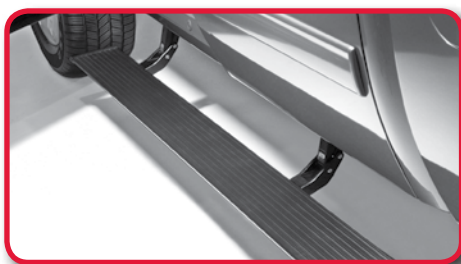

POWER RUNNING BOARDS

POWER STEP™ AUTOMATIC STEP

Designed and built exclusively in the USA, the genuine AMP Research PowerStep™ seamlessly extends when any door is opened, giving a rock-solid, safe and convenient step up into your truck. When the doors close, it retracts just as smoothly, streamlining the vehicle profile with no loss of ground clearance.

- Integrated LED Light System – Standard
- High-strength, die-cast aluminum-alloy linkage arms, anodized and Teflon®
- Coated to resist corrosion
- Precision, zero-maintenance stainless-steel pivot pins
- Extruded aluminum steps with a textured powder coat finish for maximum grip and durability
- Weatherproof, OEM-quality electric motors and wiring harness with sealed
- AMP-designed electronic controller employs pressure-sensitive, pinch-proof safety technology
- Weather-tight connectors

5 year / 60,000 mile WARRANTY

NEW! OPTIONAL STAINLESS-STEEL TRIM

Extension kit Includes 4 arms. Provides 2-inch extra drop for lifted trucks	75130-01A
Stainless-Steel Trim Strips 79" (set of 2)	75149-01A
Stainless-Steel Trim Strips 85" (set of 2)	75150-01A
PowerStep Trim Kit With 79" Extrusion (set of 2)	75151-01A

***NEW STYLE STEP EXTRUSION REQUIRED FOR STAINLESS-STEEL TRIM. Stainless-steel trim is compatible only with the new-style step extrusion identified by the single-bolt end cap (Not compatible with the AMP Research PowerStep for Jeep Wrangler, Toyota Tacoma and Hummer)

CADILLAC

07-12	Escalade EXT/ESV	75125-01A

CHEVY/GMC