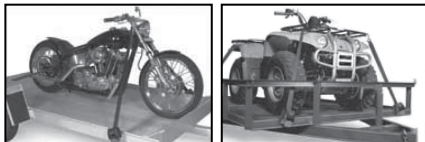

### CARGOBUCKLE® G2 RETRACTABLE TIE-DOWN SYSTEM

- Permanently mounts with simple one-bolt installation
- Built-in ratchet for maximum torque
- Comfortable SUR-Grip rubber coated handle & release lever
- 72" Length/5,000 lbs./pair rated capacity