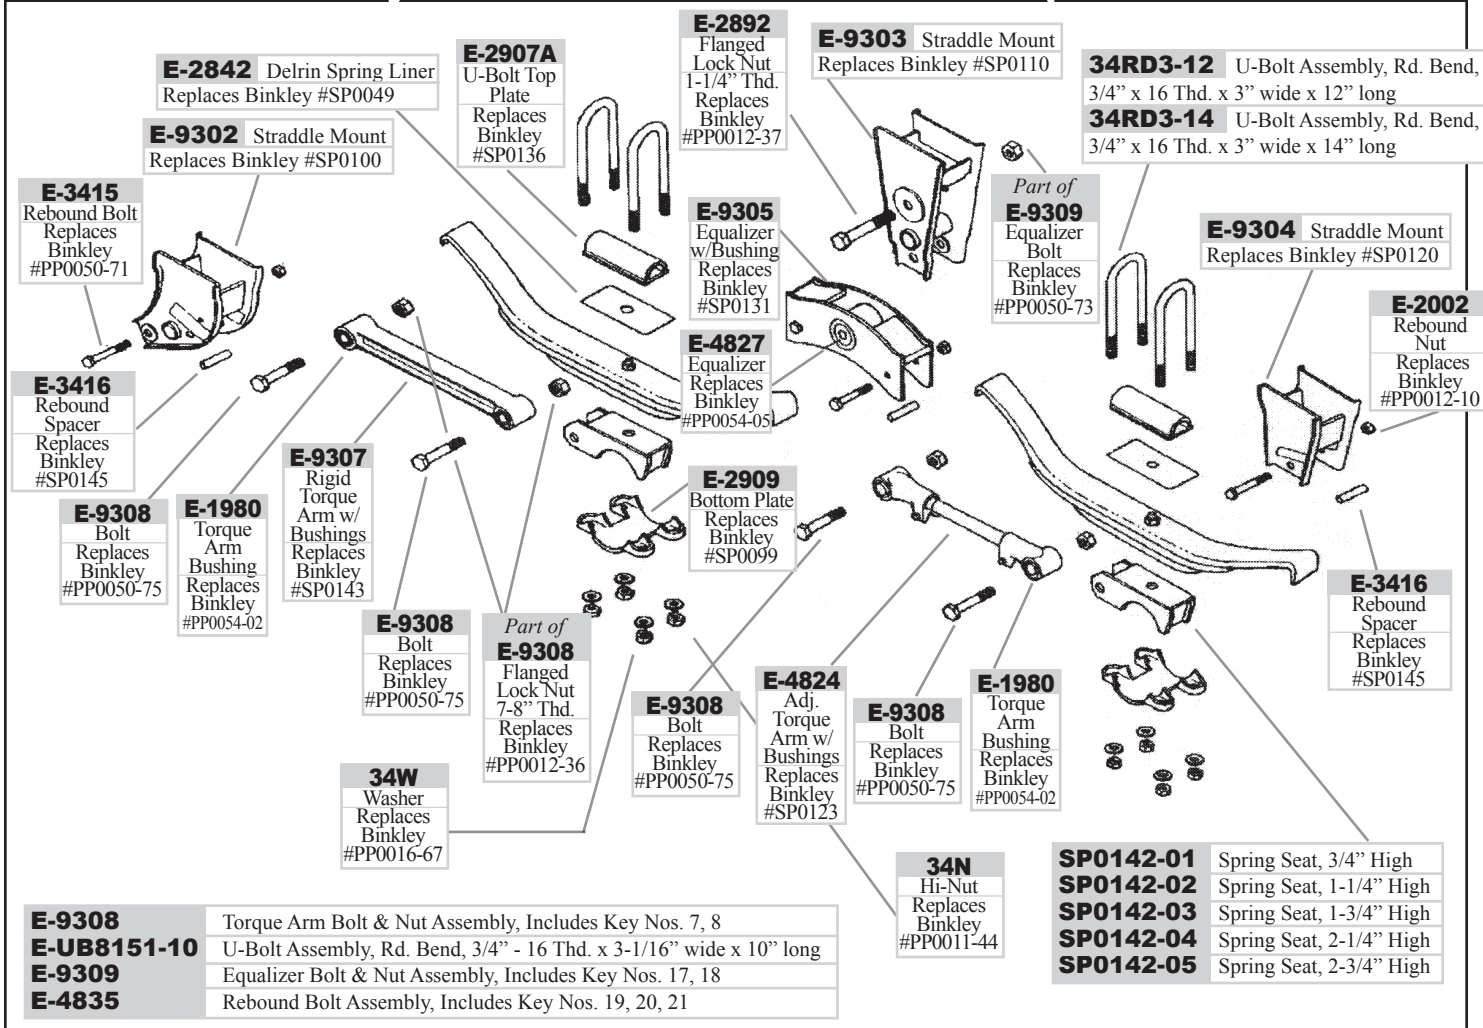

Binkley SP900 "DURALITE" Suspension

WE STOCK A FULL LINE

Bearings • Seals • U-Bolts • Drums • MUCH More!

January 18, 2012 (38Susp12)

MIDWESTWHEEL
COMPANIES
SINCE 1911

HDA
TRUCK PRIDE

VISA **MasterCard** **DISCOVER** **AMERICAN EXPRESS**

TRUCK PARTS SUPER STORE™

The Professional
Truck Parts People

CATALOG NUMBER 38

SUSPENSION PARTS

Hendrickson INTRAAX

Critical Wear Inspection Areas:

- Shock Absorbers
- Tri-Functional Bushings & Bolts
- Alignment Collar

Additional Kits:

- VS-227** Height Control Valve
- 57977-000** Height Control Valve w/Dump Valve
- S-24705** Pivot Bolt Kit w/7" Bolt
- Alignment Bolt Sockets**
- A-24303** 3/4" Drive E20 Torx Socket
- A-24536** 1" Drive E20 Torx Socket
- Dock Walk Option - Components**
- S-25593** Air Spring Accuator
- Quick-Draw Pneumatic Pin Pull**
- VS-25223** 3-Way Auto Reset Valve w/ Knob

RHP11 Additional Kits:

- KIT11300** Pivot Bushing Kit (non-adjustable)
- Kit Contains:**
- KIT11126** Pivot Bushing Assembly
- M301500** Bolt
- M301559** Nut