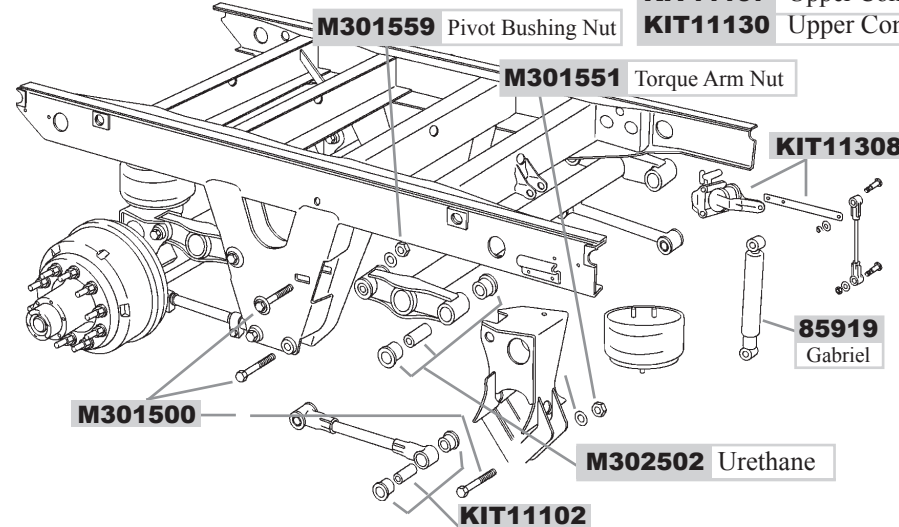

TRUCK PARTS SUPER STORE™

The Professional
Truck Parts People

CATALOG NUMBER 38

SUSPENSION PARTS

Hendrickson INTRAAX

Critical Wear Inspection Areas:

- Shock Absorbers
- Tri-Functional Bushings & Bolts
- Alignment Collar

Additional Kits:

- VS-227** Height Control Valve
- 57977-000** Height Control Valve w/Dump Valve
- S-24705** Pivot Bolt Kit w/7" Bolt
- Alignment Bolt Sockets**
- A-24303** 3/4" Drive E20 Torx Socket
- A-24536** 1" Drive E20 Torx Socket
- Dock Walk Option - Components**
- S-25593** Air Spring Accuator
- Quick-Draw Pneumatic Pin Pull**
- VS-25223** 3-Way Auto Reset Valve w/ Knob

Meritor RHP11 Suspension

RHP11 Additional Kits:

- KIT11301** Upper Control Arm Bushing & Bolt Kit - Special Repair
- KIT11106** Upper Control Arm Bolt Kit - Hwy Side at slide plate position
- KIT11107** Upper Control Arm Bolt Kit for all other positions (non-adjustable)
- KIT11130** Upper Control Arm Hardware Kit - All positions - One Arm