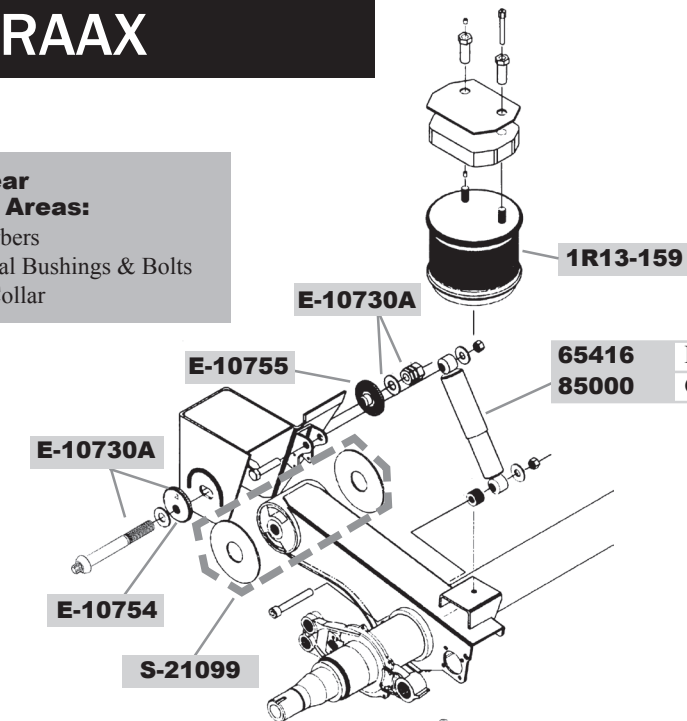

TRUCK PARTS SUPER STORE™

The Professional
Truck Parts People

CATALOG NUMBER 38

SUSPENSION PARTS

Hendrickson INTRAAX

Critical Wear Inspection Areas:

- Shock Absorbers
- Tri-Functional Bushings & Bolts
- Alignment Collar

Additional Kits:

- VS-227** Height Control Valve
- 57977-000** Height Control Valve w/Dump Valve
- S-24705** Pivot Bolt Kit w/7" Bolt
- Alignment Bolt Sockets**
- A-24303** 3/4" Drive E20 Torx Socket
- A-24536** 1" Drive E20 Torx Socket
- Dock Walk Option - Components**
- S-25593** Air Spring Accuator
- Quick-Draw Pneumatic Pin Pull**
- VS-25223** 3-Way Auto Reset Valve w/ Knob