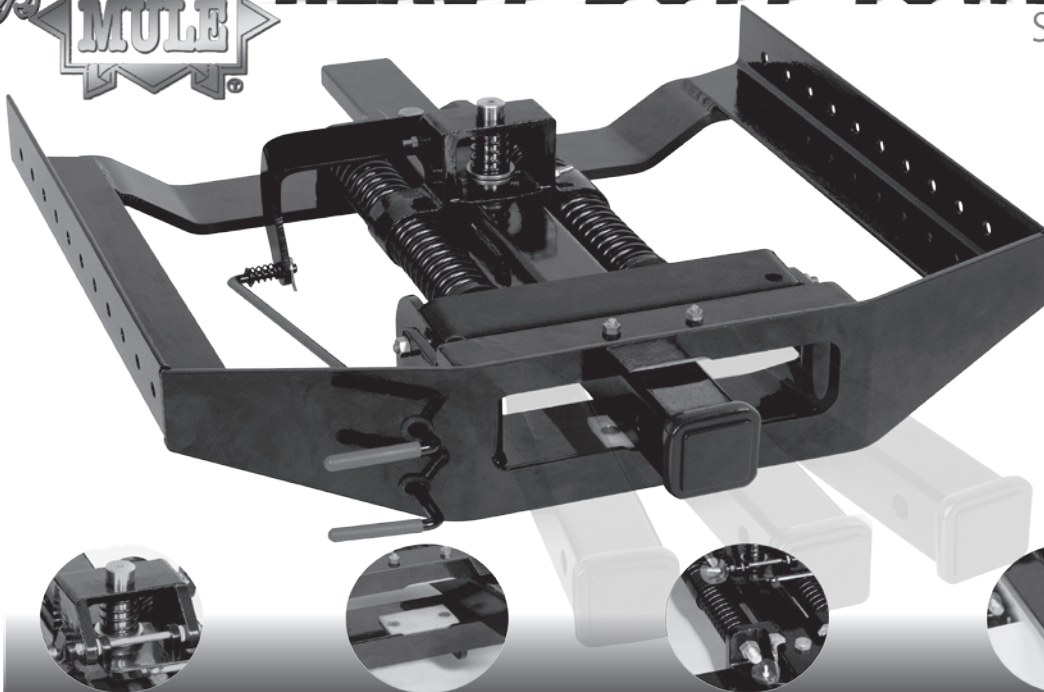

THE ULTIMATE
HEAVY DUTY TOWING
SYSTEM

H.D. Hitch Frame **5210-101**
2" Receiver Bar **5210-102**
Flat Bar **5210-103**
5/8" Swivel Pin Lock **F-55**

*Mounting Kits Available
See Below*

LOCKING PIN

GLIDE PAD

GREASE FITTINGS

FLAT TOW BAR OPTION

14,000 LBS TOWING CAPACITY*

1,200 LBS TONGUE WEIGHT

EASY ACCESS GREASE FITTINGS

Keeps corrosion to a minimum.
Accessible grease fittings located at the locking pin & rear pivot point.

EASY PULL RELEASE HANDLES

Releases lock assemblies for easy adjustments to the receiver hitch.

**INDUSTRIAL STRENGTH
BAKED-ON FINISH**

HEAVY DUTY SPRINGS

Takes the jerk out of towing & reduces the wear & tear on your brakes, transmission & differential.

2" X 2" RECEIVER HITCH

Extends out to 7" & has a 12" swing right or left for easy one-person hookups. Snap-on cover for receiver hitch when not in use. Also available with a flat bar receiver arm.

• NEW IMPROVEMENTS: