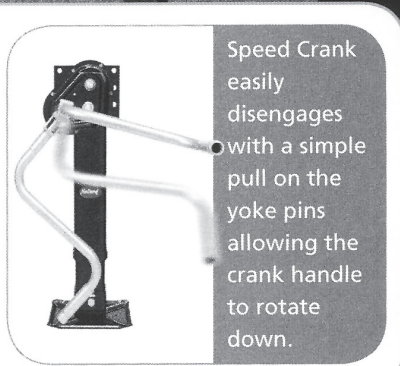

- Automatic locking device engages by lifting the crank into position
- Will not slip off the input shaft when cranking or pulling out to shift gears
- The user friendly design can be heard clicking into the engaged position letting the user know it is ready to crank
- Metal rotating grip handle
- Standard powder coat finish

Heavy-duty yoke and plunger design minimizes spreading and distortion.

Speed Crank easily disengages with a simple pull on the yoke pins allowing the crank handle to rotate down.

Vertical Folding Speed Crank™ Handle