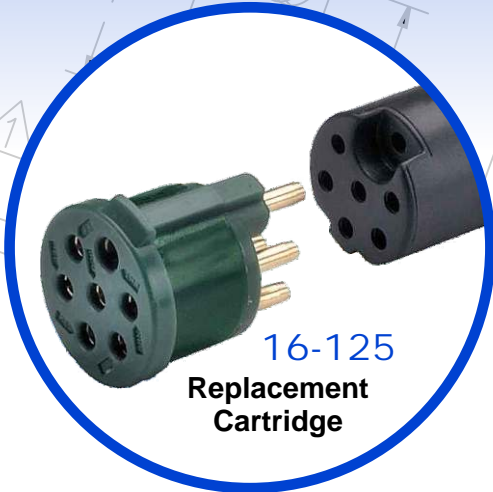

QCP™ Corrosion-Resistant Plug

(Quick-Connect Plug)

Don't replace the entire assembly when only the plug is bad!

- ▶ FIELD REPAIRABLE IN SECONDS!
- ▶ Plug is sealed for corrosion protection
- ▶ Excellent recoil memory, chemical & abrasion resistance
- ▶ Replaceable cartridge for quick & easy repair on the road
- ▶ U.S. Patent No. 7,097,469

ABS PERMACOIL™ with QCP™

1/8, 2/10 & 4/12 ga ABS Applications

Part No.	Description
30-4324	12', with QCP™ (Quick-Connect Plugs)
30-4624	15', with QCP™ (Quick-Connect Plugs)
30-4924	15', 48" lead with QCP™ (Quick-Connect Plugs)

Straight ABS PERMACOIL with QCP™

1/8, 2/10 & 4/12 ga ABS Applications

Part No.	Description
30-2054	12', with QCP™ (Quick-Connect Plugs)
30-2074	15', with QCP™ (Quick-Connect Plugs)

Electrical & Air Assembly with QCP™

1/8, 2/10 & 4/12 ga ABS Applications

Part No.	Description
30-2154	12', with QCP™ (Quick-Connect Plugs)
30-2174	15', with QCP™ (Quick-Connect Plugs)

For new and innovative products, visit www.phillipsind.com