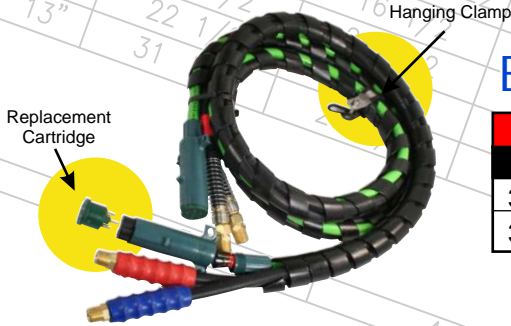

ABS PERMACOIL™ with QCP™

1/8, 2/10 & 4/12 ga ABS Applications

Part No.	Description
30-4324	12', with QCP™ (Quick-Connect Plugs)
30-4624	15', with QCP™ (Quick-Connect Plugs)
30-4924	15', 48" lead with QCP™ (Quick-Connect Plugs)

Straight ABS PERMACOIL with QCP™

1/8, 2/10 & 4/12 ga ABS Applications

Part No.	Description
30-2054	12', with QCP™ (Quick-Connect Plugs)
30-2074	15', with QCP™ (Quick-Connect Plugs)

Electrical & Air Assembly with QCP™

1/8, 2/10 & 4/12 ga ABS Applications

Part No.	Description
30-2154	12', with QCP™ (Quick-Connect Plugs)
30-2174	15', with QCP™ (Quick-Connect Plugs)

For new and innovative products, visit www.phillipsind.com

QCS2® Corrosion-Resistant Harness

(Quick-Connect Socket)

16-7403

16-724

Part No.	Description
16-7403	Straight back, 48" lead blunt cut, includes socket
16-724	Replacement socket, 2-hole, bullet termination