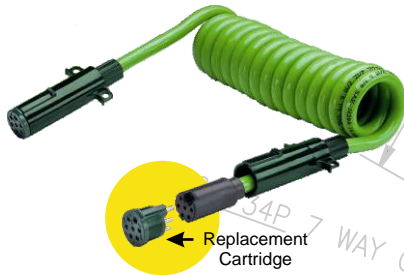

QCP™ Corrosion-Resistant Plug

(Quick-Connect Plug)

Don't replace the entire assembly when only the plug is bad!

- ▶ FIELD REPAIRABLE IN SECONDS!
- ▶ Plug is sealed for corrosion protection
- ▶ Excellent recoil memory, chemical & abrasion resistance
- ▶ Replaceable cartridge for quick & easy repair on the road
- ▶ U.S. Patent No. 7,097,469

ABS PERMACOIL™ with QCP™

1/8, 2/10 & 4/12 ga ABS Applications

Part No.	Description
30-4324	12', with QCP™ (Quick-Connect Plugs)
30-4624	15', with QCP™ (Quick-Connect Plugs)
30-4924	15', 48" lead with QCP™ (Quick-Connect Plugs)

Straight ABS PERMACOIL with QCP™

1/8, 2/10 & 4/12 ga ABS Applications

Part No.	Description
30-2054	12', with QCP™ (Quick-Connect Plugs)
30-2074	15', with QCP™ (Quick-Connect Plugs)

Electrical & Air Assembly with QCP™

1/8, 2/10 & 4/12 ga ABS Applications

Part No.	Description
30-2154	12', with QCP™ (Quick-Connect Plugs)
30-2174	15', with QCP™ (Quick-Connect Plugs)

For new and innovative products, visit www.phillipsind.com